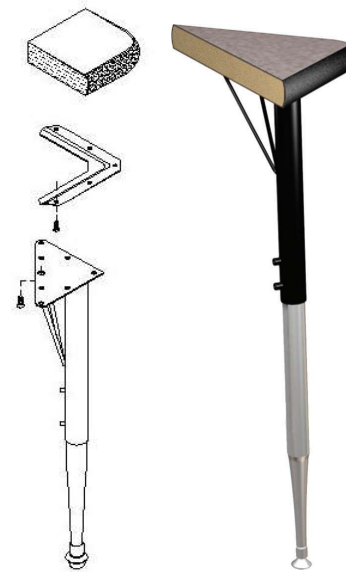

### 3mm Tops:

The core material is 1.125" thick particle board with a phenolic backer sheet and high pressure laminate on top making the total thickness of the top at 1.25". 3mm PVC edge banding\* is applied to all sides, radius corners.

### Shipping Class: 70

**NMFC:** Tops: 83620-2, Legs: 097720

**Assembly:** Unassembled

### Legs:

Tables are factory equipped with quick mounting leg plate that accepts the triangular leg plates welded on each leg for easy field assembly. The legs are 14-gauge, heavy duty steel tubes with a textured black upper segment and an adjustable chrome leg insert that can adjust in 1" increments and is 18 gauge steel. The adjustment screws are tamper resistant. The button head socket cap screws are directly threaded into the lower section for greater safety. The legs are attached to the mounting plate with the supplied screws into the pre-drilled holes. The legs come with non-marring glides.

### Standard Features:

Quick mount leg plates ensure easy assembly of the 14-gauge steel and chrome adjustable legs.