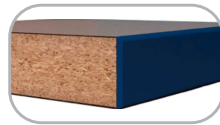

3mm Tops:

The core material is 1.125" thick particle board with a phenolic backer sheet and high pressure laminate on top making the total thickness of the top at 1.25". 3mm PVC edge banding* is applied to all sides, radius corners.

Optional top surface choices include **writable surface laminate** and most Wilsonart matte (-60) finish laminates with possible up charges. Other vendors available upon request.

*3mm PVC edge banding is matching, unless otherwise specified. Complementary color available upon request.

Shipping Class: 70

NMFC: Tops: 83620-2, Legs: 097720

Assembly: Unassembled

Legs:

Tables are factory equipped with quick mounting leg plate that accepts the triangular leg plates welded on each leg for easy field assembly. The legs are 14-gauge, heavy duty steel tubes with a textured black upper segment and an adjustable chrome leg insert that can adjust in 1" increments and is 18 gauge steel. The adjustment screws are tamper resistant. The button head socket cap screws are directly threaded into the lower section for greater safety. The legs are attached to the mounting plate with the supplied screws into the pre-drilled holes. The legs come with non-marring glides.